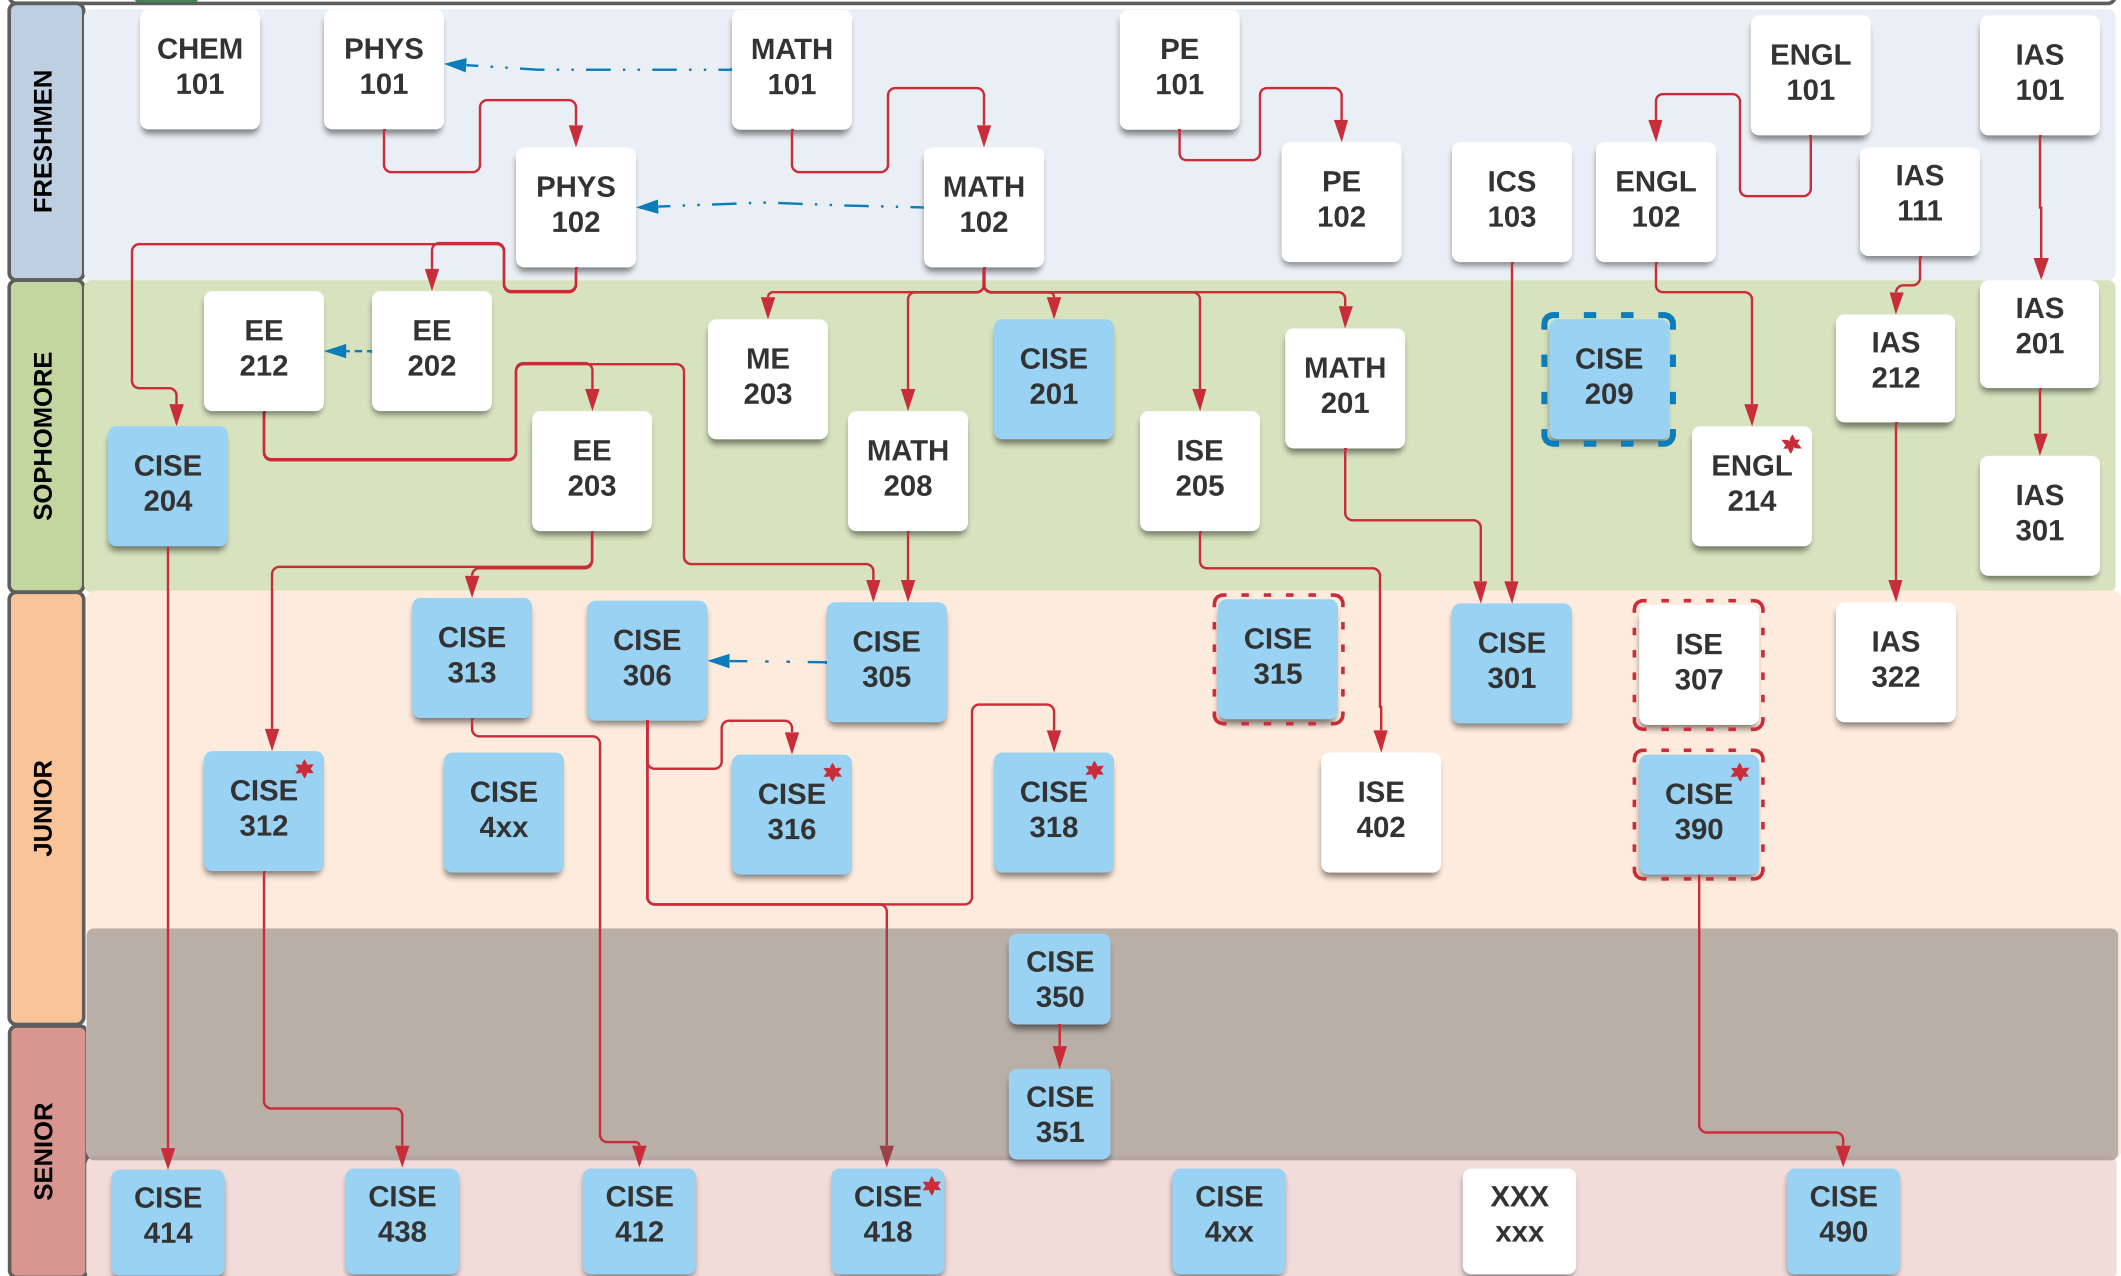

BACHELOR OF SCIENCE

Control and Instrumentation System Engineering (CISE)

Cooperative Work Option
132 Credit Hours(Old Program)

→ Pre-requisite
- - - - - Co-requisite

[- - -] Sophomore Standing
[- - -] Junior Standing

★ COOP Training Requirements
Note: Student must complete at least two of CISE316, CISE318 and CISE418, before training.

● CISE Course

Updated September 2021
Designed by : Ahmed Balhareth